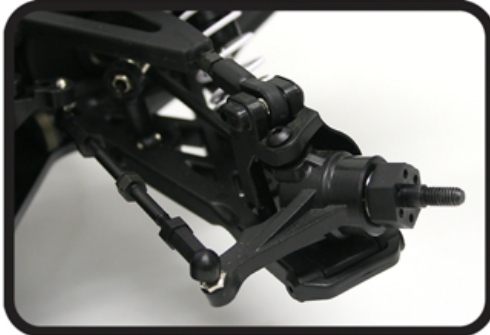

OFFROAD

2010
PRESS RELEASE
PR_34976

JAMMIN'

SCRT10

RTR Electric

1/10TH SCALE SHORT COURSE TRUCK

READY TO
RIP

- ELECTRIC SPEED CONTROLLER AND MOTOR
- C-HUB SUSPENSION
- 2.4GHz RADIO
- ALL STEEL DRIVE TRAIN
- REALISTIC SHORT COURSE LOOK
- PAINTED BODY

DIRECT SEQUENCE
2.4GHz
RADIO

SCRT10

JAMMIN PRODUCTS involvement and experience in full scale racing brings you the SCRT-10. This 1/10th scale hi-performance short course truck out performs everything in it's class with the all wheel drive system putting the power to the ground. With fantastic looks and realistic styling, the SCRT-10 includes such features as: all steel drive train, three oil filled differentials, adjustable sway bars, complete set of sealed ball bearings, realistic high traction tires with bead lock wheels. The SCRT-10 has the same quality and performance that has come to be expected from every JAMMIN PRODUCT

C-hub suspension, captured hinge pins. No eclips

Realistic high traction tires with aluminum simulated bead locks wheels

Oil filled shocks with adjustable preload

2.4Mgz radio system

Steel ring & pinion with oil filled diffs

Front universals

Adjustable body mounts

Anodized 3mm aluminum chassis

Molded shock absorbing rear bumper

Adjustable front & rear sway bars

Adjustable top loading servo saver

Aluminum anti-squat & toe in plates