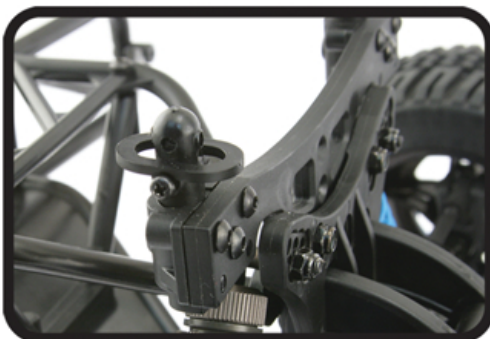

OFFROAD

2010
PRESS RELEASE
PR_34976

JAMMIN'

SCRT10

RTR Electric

1/10TH SCALE SHORT COURSE TRUCK

READY TO
RIP

- ELECTRIC SPEED CONTROLLER AND MOTOR
- C-HUB SUSPENSION
- 2.4GHz RADIO
- ALL STEEL DRIVE TRAIN
- REALISTIC SHORT COURSE LOOK
- PAINTED BODY

DIRECT SEQUENCE
2.4GHz
RADIO

SCRT10

JAMMIN PRODUCTS involvement and experience in full scale racing brings you the SCRT-10. This 1/10th scale hi-performance short course truck out performs everything in it's class with the all wheel drive system putting the power to the ground. With fantastic looks and realistic styling, the SCRT-10 includes such features as: all steel drive train, three oil filled differentials, adjustable sway bars, complete set of sealed ball bearings, realistic high traction tires with bead lock wheels. The SCRT-10 has the same quality and performance that has come to be expected from every JAMMIN PRODUCT

C-hub suspension, captured hinge pins. No eclips

Realistic high traction tires with aluminum simulated bead locks wheels

Oil filled shocks with adjustable preload

2.4Mgz radio system

Steel ring & pinion with oil filled diffs

Front universals

Adjustable body mounts

Anodized 3mm aluminum chassis

Molded shock absorbing rear bumper

Adjustable front & rear sway bars

Adjustable top loading servo saver

Aluminum anti-squat & toe in plates